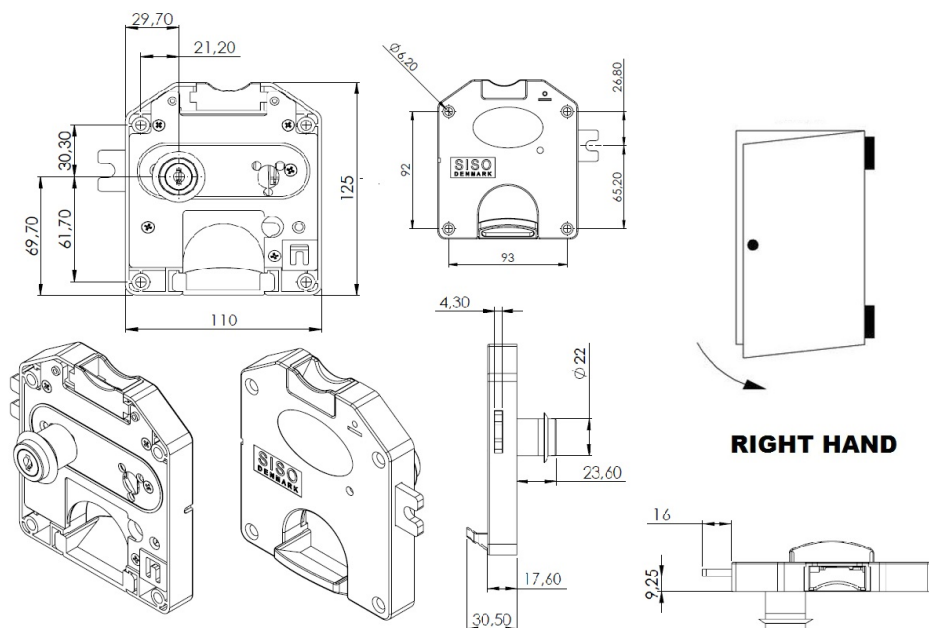

## Description:

Coin Lock F/1 CHF,W/MIC System #01,CPL,RH, Snake SISO Metal Keys, Black Plastic Body, Coin Entrance & Exit All Blue, Plastic, W/SISO Logo on Lock Body, w/Chrome Plated Rosette,, Included 1 Master Key + MIC Key Pr. Inner Box

## Item number:

14.60.241-0

Units	Box	Carton	HS Code	Barcode
Pcs.	6	48	8301300000	
				5704866517430